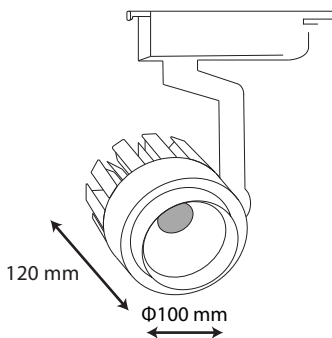

DIMENSION

PRODUCT

Name	PTL LED TRACK LIGHT
Reference	EL-PTL-30W
Model	MD2-WH30-65
Body color	Black & White
Material	Aluminum + PC
Category	Ceiling / Track

LIGHTING INFORMATION

Light source	LED
Gross luminous flux	2400Lm
Power	30 W
Colour temperature CCT	3000 / 6500 K
Colour Rendering Index	CRI = 80
Light beam angle	24°
Chip Type	COB
Dimming	Non Dimmable
Median useful Life	6,000 hours

OTHER DATA

Diffuser	Clear
Ingress Protection	IP20
Dimension (mm)	Φ90mm L: 115 mm

DRIVER OPTIONS

ON / OFF	
Class II	
Frequency Hertz(Hz)	50/60 Hz
Power Factor	0.5
Mains voltage	AC 85-305V
Ingress Protection Code	IP20
Isolated Driver	Yes